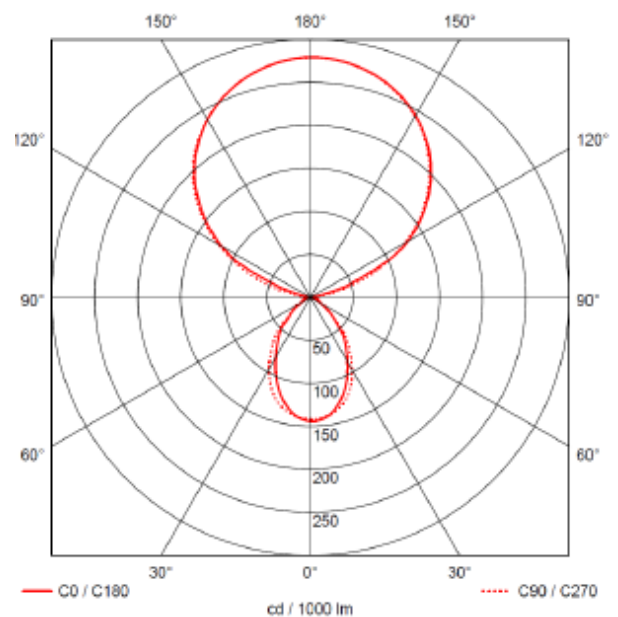

PRODUCT SHEET

Benu Office Pullswitch

Art. no: 3733-110-3

Lighting Solutions

Benu Office Pullswitch

SPECIFICATIONS

Lightsource Type:	LED (built in)
System Power [W]:	50W
CCT (Color Temperature):	4000K
CRI / Ra:	90
Lumen Output:	5400lm
Lumen LED (tc=25):	7000lm
Beam Angle:	110° / 75°
Lens (Diffuser):	Micropris.
Dimming:	Pull Dim
Flickerfree:	Yes
System Voltage [V]:	230V 50Hz
Connection:	18i3 Quick connection
Mounting:	Suspended, Pendant, Ceiling
Lifetime [h]:	L80: 100 000h
Lumen/W:	108lm/W
UGR (<=):	19
MacAdam (SDCM):	3
Color:	White
Length [mm]:	1205mm
Height [mm]:	72mm
Width [mm]:	44mm
Weight [kg]:	2,5kg

Benu is a linear LED luminaire with up- and down light for pending down in indoor areas. UGR19 and dimmable by pulling the rope. 18i3 connection, 1500mm wire and t-profile bracket are included.