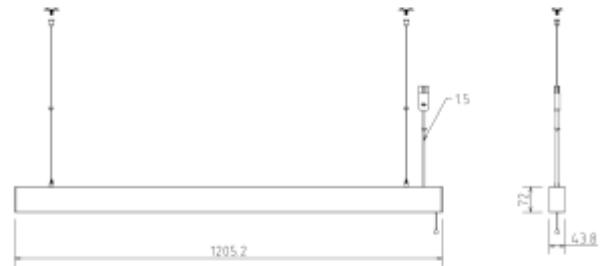

PRODUCT SHEET

Benu Office Pullswitch

Art. no: 3733-110-3

Lighting Solutions

Benu Office Pullswitch

SPECIFICATIONS

Lightsource Type:	LED (built in)
System Power [W]:	50W
CCT (Color Temperature):	4000K
CRI / Ra:	90
Lumen Output:	5400lm
Lumen LED (tc=25):	7000lm
Beam Angle:	110° / 75°
Lens (Diffuser):	Micropris.
Dimming:	Pull Dim
Flickerfree:	Yes
System Voltage [V]:	230V 50Hz
Connection:	18i3 Quick connection
Mounting:	Suspended, Pendant, Ceiling
Lifetime [h]:	L80: 100 000h
Lumen/W:	108lm/W
UGR (<=):	19
MacAdam (SDCM):	3
Color:	White
Length [mm]:	1205mm
Height [mm]:	72mm
Width [mm]:	44mm
Weight [kg]:	2,5kg

Benu is a linear LED luminaire with up- and down light for pending down in indoor areas. UGR19 and dimmable by pulling the rope. 18i3 connection, 1500mm wire and t-profile bracket are included.