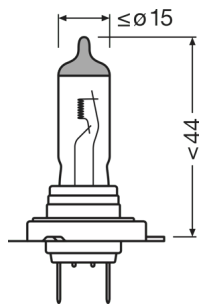

### Physical Attributes & Dimensions

Diameter	12.0 mm
Product weight	12.50 g
Length	59.0 mm
Lamp base	PX26d